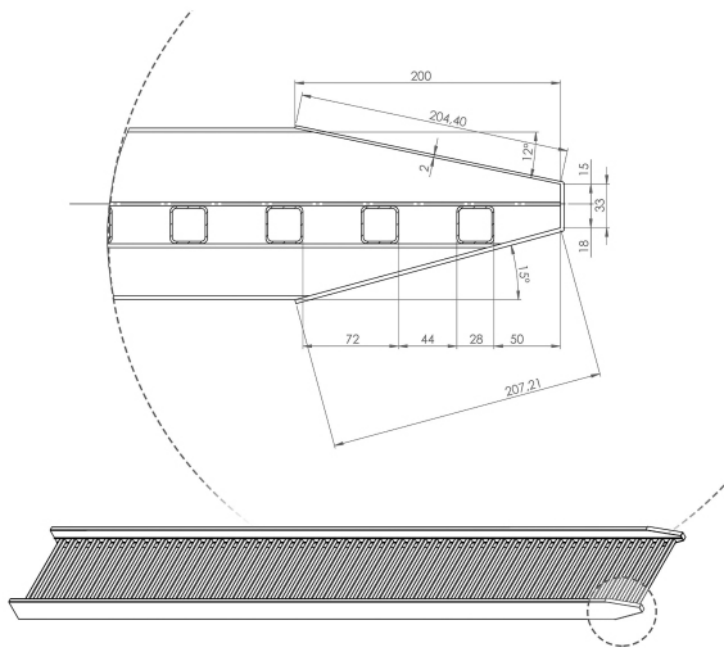

Loading or wheelchair ramp

Special designs on request.