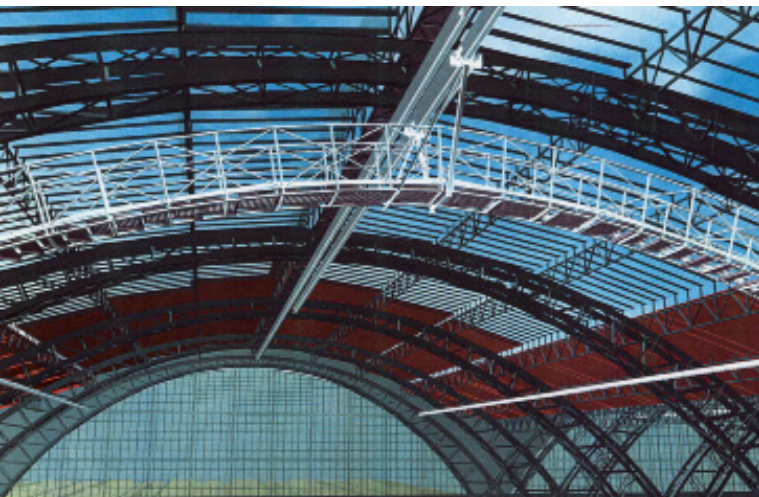

## Hanging platform systems

Wherever you do not want tools for cleaning and / or revision to be visible, or where facades by using the level ladder cannot be achieved, we finish in roof overpass wagons in rollable or stationary design for receiving the suspended platform.

### Hanging platform systems

For building types with the most difficult contours of the facade surfaces without problems can be easily cleaned.

When cleaning or maintenance work of more than one person must be carried out, this is more than an alternative.

## Sloping roof maintenance system

- even difficult roof configurations are no obstacles
- moving ladders are built from aluminum of up to 25 meters